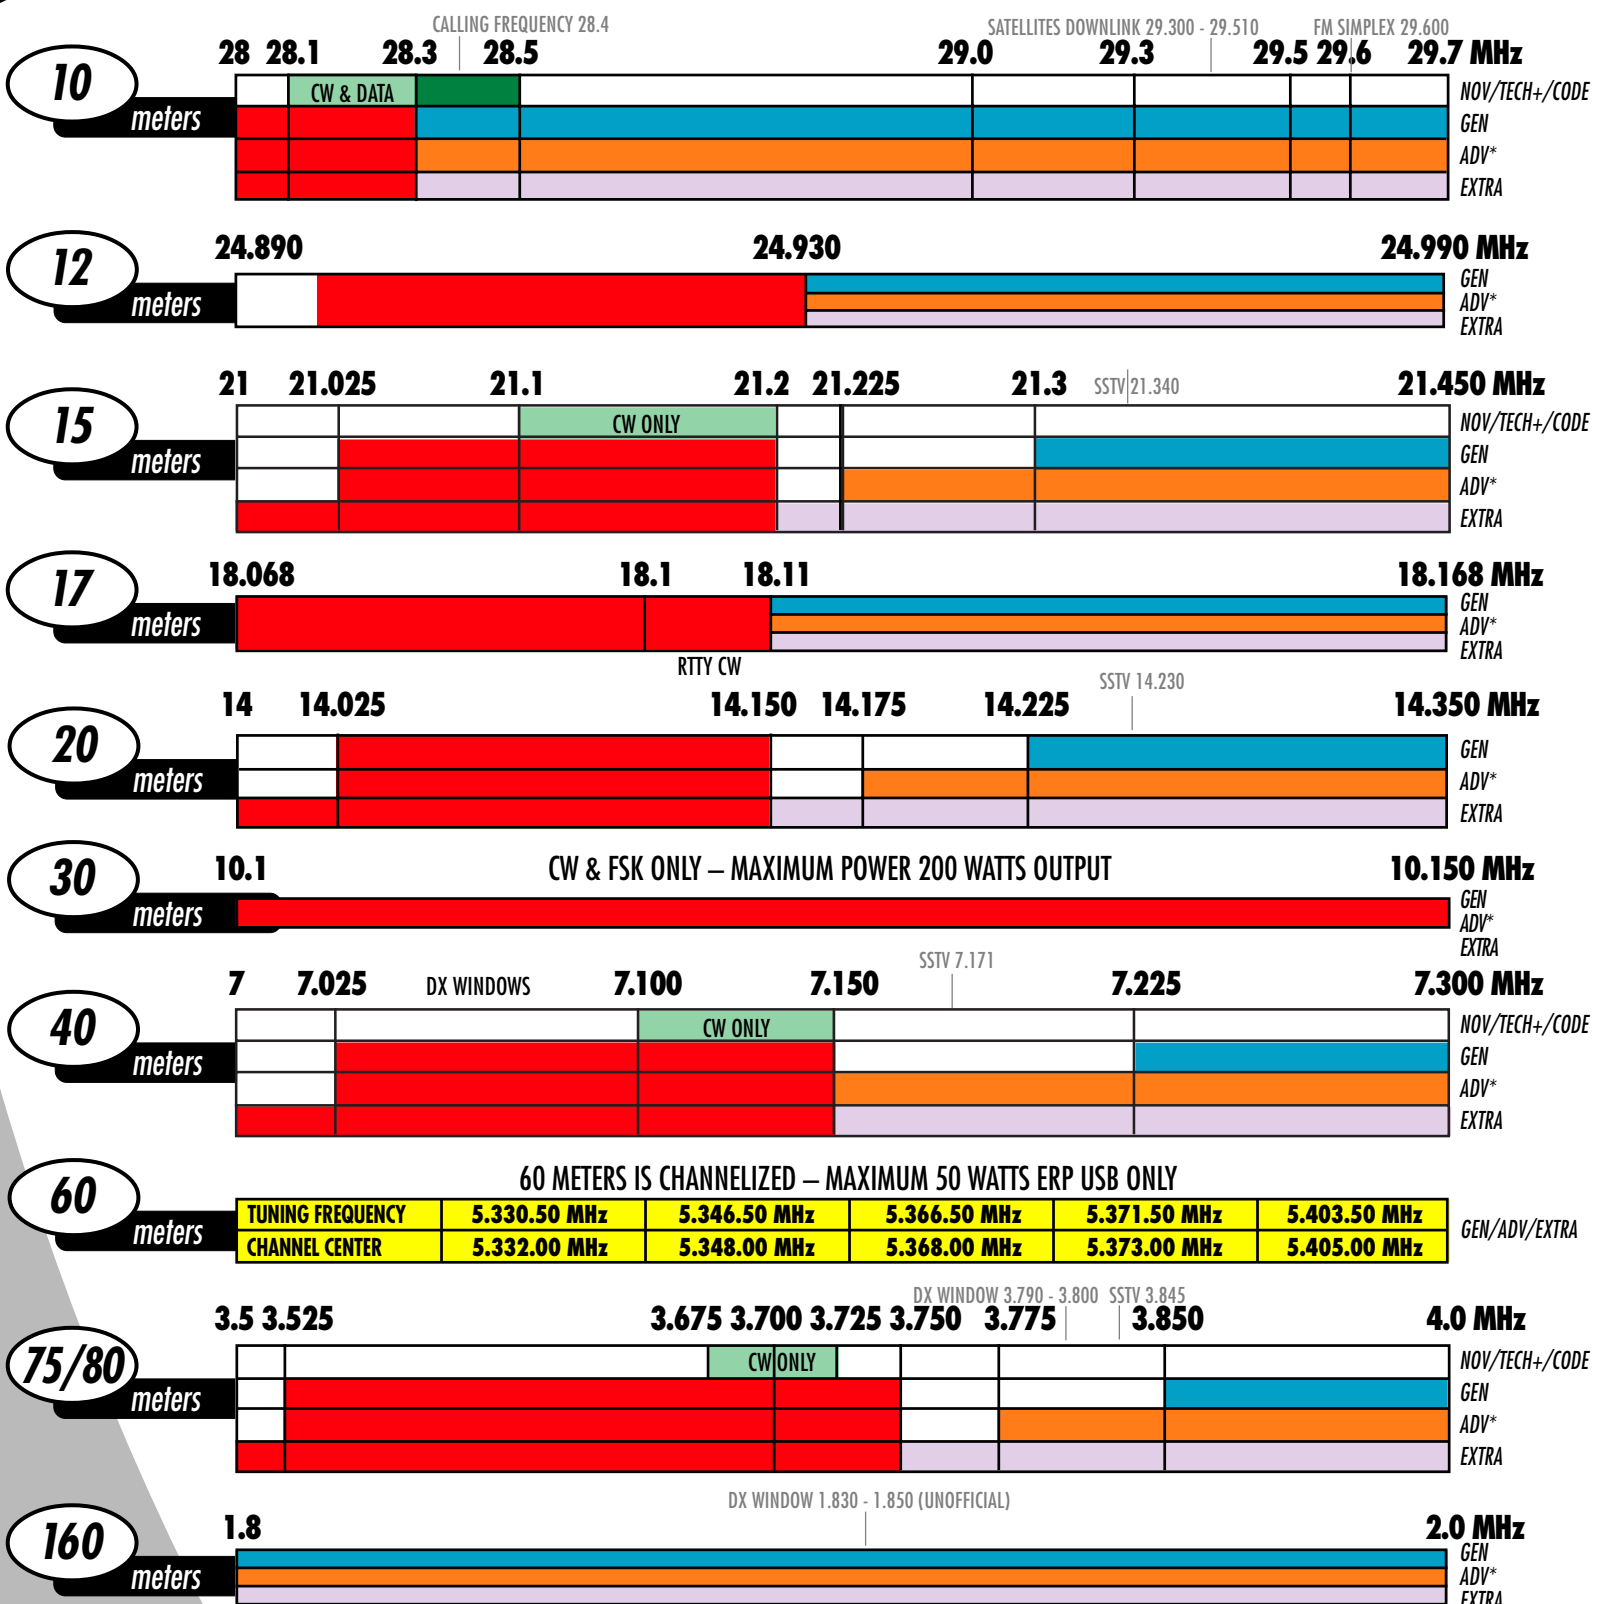

AMATEUR RADIO BAND PLAN

UHF/VHF

- NOVICE VOICE AND DATA*
- AMATEUR TELEVISION FAST SCAN
- SATELLITE (NO FM)
- CW AND WEAK SIGNAL (NO FM)
- DIGITAL
- FM SIMPLEX
- SSB
- FM REPEATER

HF Bands

- NOVICE/TECHNICIAN W/CODE, CW*
- NOVICE/TECHNICIAN PLUS, VOICE*
- GENERAL VOICE, CW, SSTV, FAX
- ADVANCED VOICE, CW, SSTV, FAX*
- EXTRA VOICE, CW, SSTV, FAX
- CW, FSK
- NO PRIVILEGES