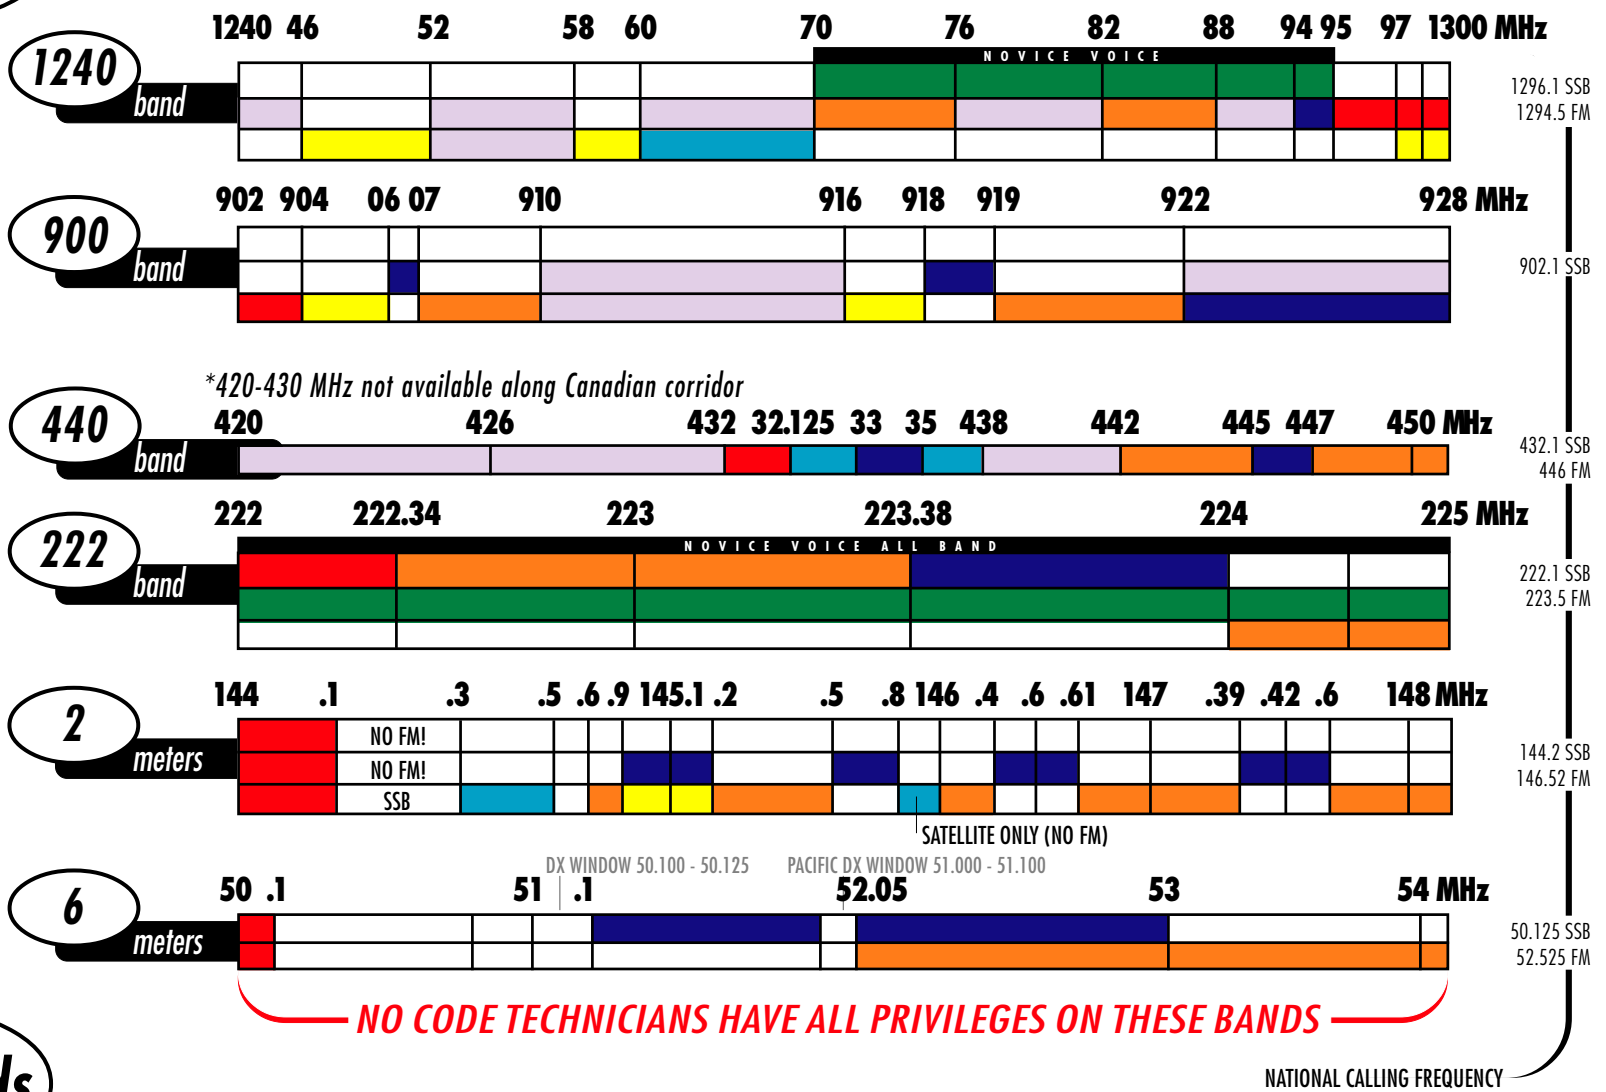

AMATEUR RADIO BAND PLAN

UHF/VHF

- NOVICE VOICE AND DATA*
- AMATEUR TELEVISION FAST SCAN
- SATELLITE (NO FM)
- CW AND WEAK SIGNAL (NO FM)
- DIGITAL
- FM SIMPLEX
- SSB
- FM REPEATER

HF Bands

- NOVICE/TECHNICIAN W/CODE, CW*
- NOVICE/TECHNICIAN PLUS, VOICE*
- GENERAL VOICE, CW, SSTV, FAX
- ADVANCED VOICE, CW, SSTV, FAX*
- EXTRA VOICE, CW, SSTV, FAX
- CW, FSK
- NO PRIVILEGES